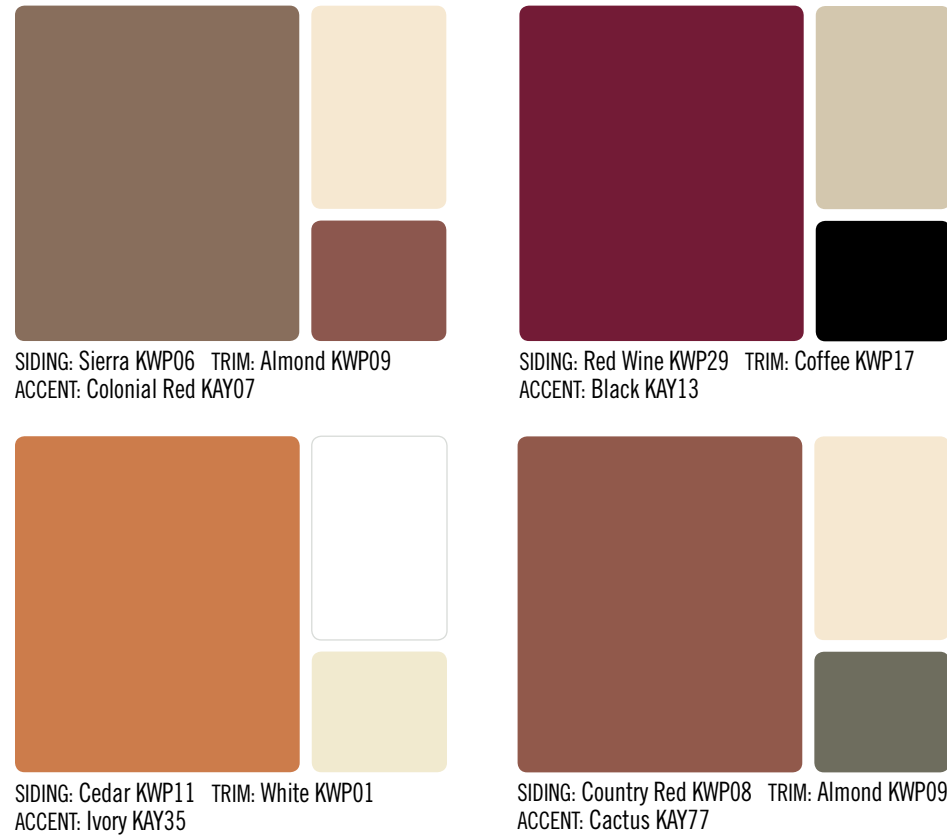

Earthly Glow

Earthly Glow
 Warm and inviting with rich, earthy tones makes any house style into a home.

Note: KWP = KWP Wood Products KAY = Kaycan Aluminum Products

naturetech

NATURE AT ITS BEST

With over four decades in exterior siding, **Naturetech™** knows wood.

Whether it is warm, earthy tones or a fresh, modern finish,
Naturetech™ can help create the perfect combination for your home's exterior.

SIDING: White KWP01 TRIM: Black KWP02
ACCENT: Colonial Red KAY07

SIDING: Maize KWP13 TRIM: White KWP01
ACCENT: Black KAY13

SIDING: Yellowstone KWP05 TRIM: Almond KWP09
ACCENT: Cactus KAY77

SIDING: Pine KWP30 TRIM: Cactus KWP04
ACCENT: Colonial Red KAY07

Golden Aura
Elegant and Luxurious, features
striking accents that create a dramatic
and polished finish.

SIDING: Granite KWP15 TRIM: White KWP01
ACCENT: Black KAY13

SIDING: Midnight Blue KWP12 TRIM: Almond KWP09
ACCENT: Sandalwood KAY05

SIDING: Green KWP10 TRIM: White KWP01
ACCENT: Cactus KAY77

SIDING: Thunder Blue KWP14 TRIM: Kaki KWP28
ACCENT: Sandalwood KAY05